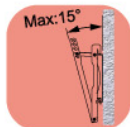

37"~85"

100 kg
(220 lbs)

VESA
Max.Mount:
725x450

適用孔距