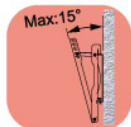

TV & Monitor Wall Mount 電視及螢幕壁掛架

TV & Monitor Wall Mount 電視及螢幕壁掛架

H2020F

22"~48"

60 kg
(132.3lbs)

VESA
200x200
200x100
100x100

適用孔距

俯角無段調整
0~15度

H4030F

26"~52"

100 kg
(220 lbs)

VESA
Max.Mount:
440x330

適用孔距

俯角段數
0, 5, 10, 13, 15度

H4040F

32"~65"

100 kg
(220 lbs)

VESA
Max.Mount:
440x450

適用孔距

俯角段數
0, 5, 10, 13, 15度

H6540F

37"~85"

100 kg
(220 lbs)

VESA
Max.Mount:
725x450