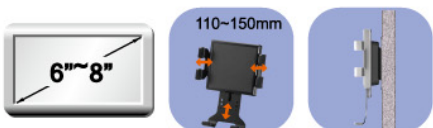

理線功能
Cable Management

水平垂直旋轉
Rotate

附有安全鎖插槽
Compatible with Kensington Lock

H07IPA

H10IPA

H11IPA

H20IPA

H21IPA

H100IPT

H7IPAV

Wall Mount Type
壁掛型

H11IPAV

Wall Mount Type
壁掛型

H2IPAV

Wall Mount Type
壁掛型

上下俯仰及前後翻轉
Adjust Tilt Angle