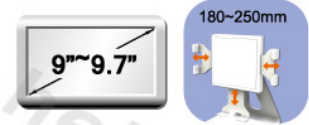

H000IPA

290~344 mm

上下俯仰及前後翻轉
Adjust Tilt Angle

水平垂直旋轉
Rotate

附有安全鎖插槽
Compatible with Kensington Lock

H000IPS

290~344 mm

上下俯仰及前後翻轉
Adjust Tilt Angle

理線功能
Cable Management

水平垂直旋轉
Rotate

附有安全鎖插槽
Compatible with Kensington Lock

H07IPA

H10IPA

H11IPA

H20IPA

H21IPA